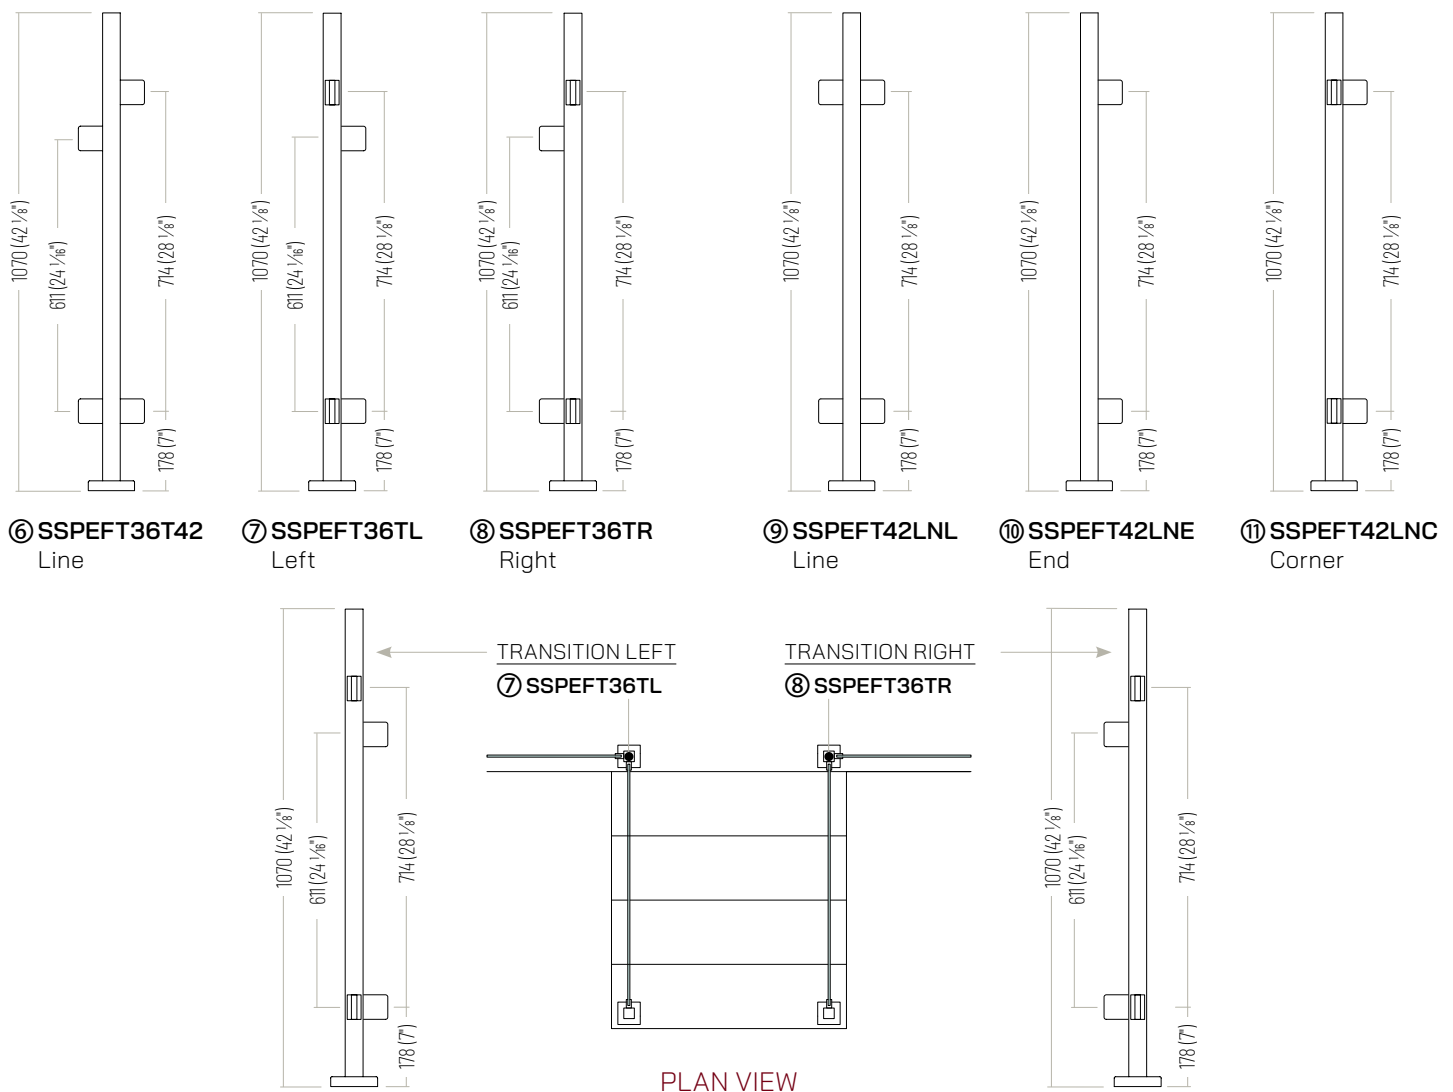

ElitePosts

PRE-FAB POSTS FOR GLASS RAILINGS

FRAMELESS SERIES

FRAMELESS SERIES

Satin (10)

Black (900)

- Pre-fabricated stainless steel square posts fully engineered for **interior and exterior** applications.
- Material is SS316 for satin and SS304 for black powder coated.
- Provides **36"** high railings for stair and landing and **42"** high option for landing.
- Fully welded end caps provide an open and frameless look for unobstructed view.
- Fully welded **4"** solid cast stainless steel base plates with flat push-fit base plate covers.
- Large square glass clips secured by M8 x 20 stainless steel fasteners through flow-drilled and tapped holes to the posts included.
- Suitable for **10-12mm** glass.

#	PRODUCT CODE	DESCRIPTION
1	SSPEFT36SBE	Stair Bottom End Post 36"
2	SSPEFT36SL	Stair Line Post 36"
3	SSPEFT36LNL	Landing Line Post 36"
4	SSPEFT36LNE	Landing End Post 36"
5	SSPEFT36LNC	Landing Corner Post 36"
6	SSPEFT36T42	Transition Line Post From 36" To 42"
7	SSPEFT36TL	Transition Left Post From 36" To 42"
8	SSPEFT36TR	Transition Right Post From 36" To 42"
9	SSPEFT42LNL	Landing Line Post 42"
10	SSPEFT42LNE	Landing End Post 42"
11	SSPEFT42LNC	Landing Corner Post 42"

GLASS CLIPS

BASE PLATE & COVER

BASE PLATE

PLATE COVER

36" Frameless Series Post Configurations

STAIRS FOR 36"

LANDING FOR 36"

DISCLAIMER: Configurations show the positions and sizes of posts only and do not include the placement of a handrail. For stairs, a handrail is required to comply with code. Please consult with local authorities to adhere to requirements.

42" Frameless Series Post Configurations

TRANSITION FROM 36" TO 42"

LANDING FOR 42"

DISCLAIMER: Configurations show the positions and sizes of posts only and do not include the placement of a handrail. For stairs, a handrail is required to comply with code. Please consult with local authorities to adhere to requirements.