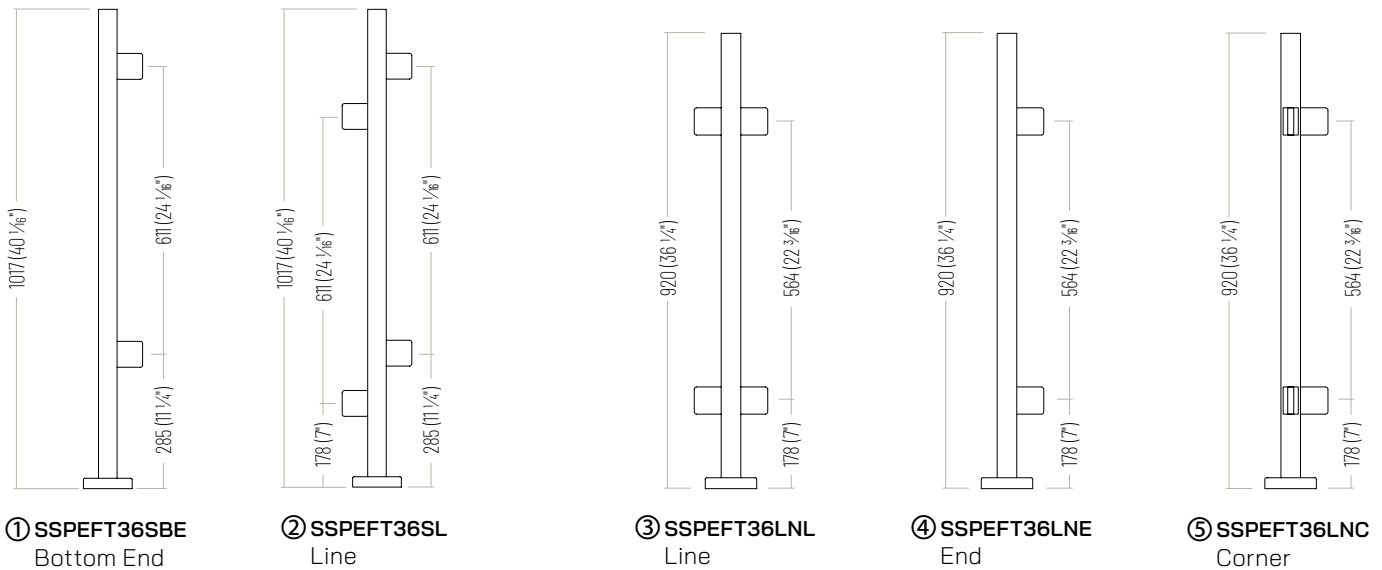

#	PRODUCT CODE	DESCRIPTION
1	SSPEFT36SBE	Stair Bottom End Post 36"
2	SSPEFT36SL	Stair Line Post 36"
3	SSPEFT36LNL	Landing Line Post 36"
4	SSPEFT36LNE	Landing End Post 36"
5	SSPEFT36LNC	Landing Corner Post 36"
6	SSPEFT36T42	Transition Line Post From 36" To 42"
7	SSPEFT36TL	Transition Left Post From 36" To 42"
8	SSPEFT36TR	Transition Right Post From 36" To 42"
9	SSPEFT42LNL	Landing Line Post 42"
10	SSPEFT42LNE	Landing End Post 42"
11	SSPEFT42LNC	Landing Corner Post 42"

GLASS CLIPS

BASE PLATE & COVER

BASE PLATE

PLATE COVER

36" Frameless Series Post Configurations

STAIRS FOR 36"

LANDING FOR 36"

DISCLAIMER: Configurations show the positions and sizes of posts only and do not include the placement of a handrail. For stairs, a handrail is required to comply with code. Please consult with local authorities to adhere to requirements.

42" Frameless Series Post Configurations

TRANSITION FROM 36" TO 42"

LANDING FOR 42"

DISCLAIMER: Configurations show the positions and sizes of posts only and do not include the placement of a handrail. For stairs, a handrail is required to comply with code. Please consult with local authorities to adhere to requirements.