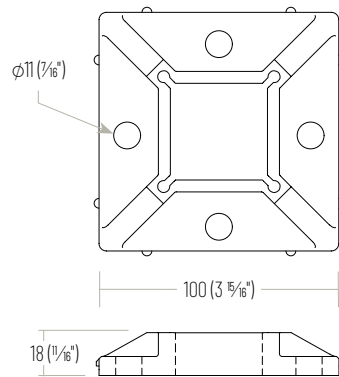

BASE PLATE & COVER

BASE PLATE