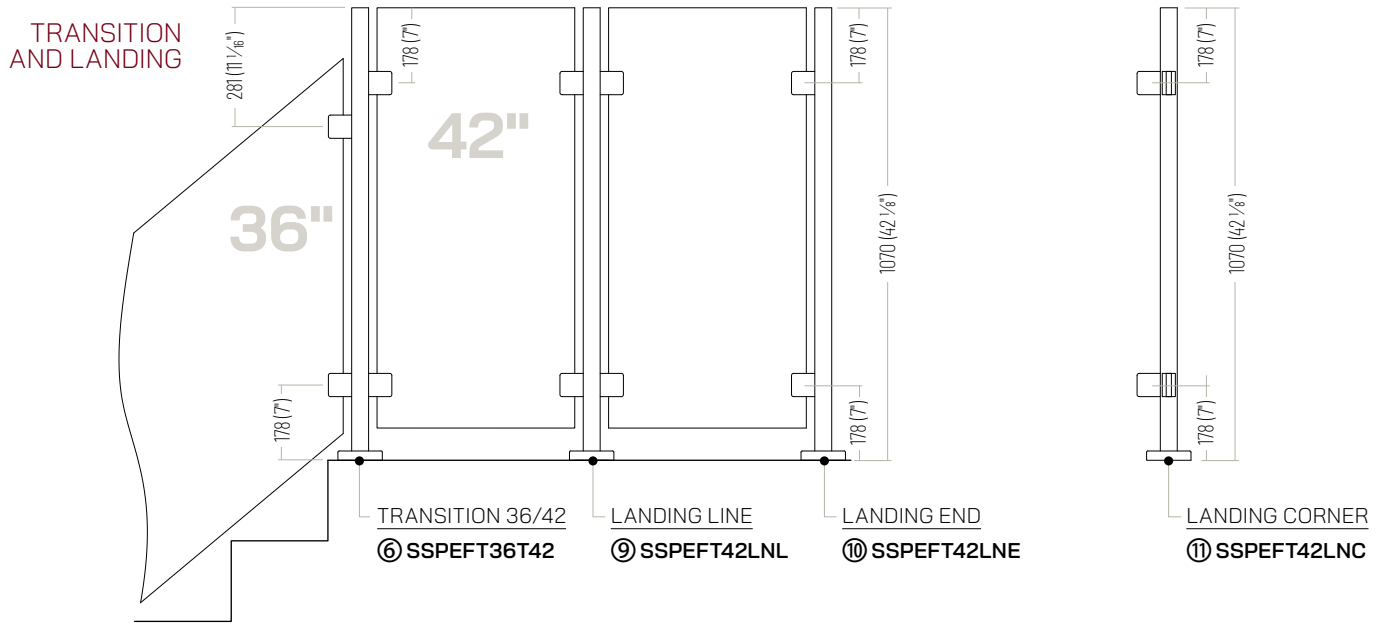

#	PRODUCT CODE	DESCRIPTION
1	SSPEFT36SBE	Stair Bottom End Post 36"
2	SSPEFT36SL	Stair Line Post 36"
3	SSPEFT36LNL	Landing Line Post 36"
4	SSPEFT36LNE	Landing End Post 36"
5	SSPEFT36LNC	Landing Corner Post 36"
6	SSPEFT36T42	Transition Line Post From 36" To 42"
7	SSPEFT36TL	Transition Left Post From 36" To 42"
8	SSPEFT36TR	Transition Right Post From 36" To 42"
9	SSPEFT42LNL	Landing Line Post 42"
10	SSPEFT42LNE	Landing End Post 42"
11	SSPEFT42LNC	Landing Corner Post 42"

GLASS CLIPS

BASE PLATE & COVER

BASE PLATE

PLATE COVER

36" Frameless Series Post Configurations

STAIRS FOR 36"

LANDING FOR 36"

DISCLAIMER: Configurations show the positions and sizes of posts only and do not include the placement of a handrail. For stairs, a handrail is required to comply with code. Please consult with local authorities to adhere to requirements.

42" Frameless Series Post Configurations

TRANSITION FROM 36" TO 42"

LANDING FOR 42"

DISCLAIMER: Configurations show the positions and sizes of posts only and do not include the placement of a handrail. For stairs, a handrail is required to comply with code. Please consult with local authorities to adhere to requirements.