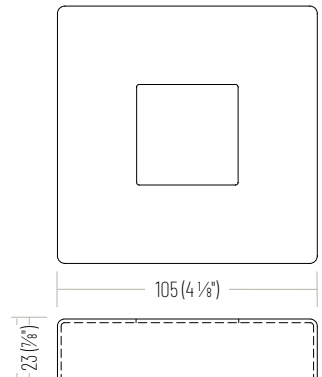

#	PRODUCT CODE	DESCRIPTION
1	SSPEFT36SBE	Stair Bottom End Post 36"
2	SSPEFT36SL	Stair Line Post 36"
3	SSPEFT36LNL	Landing Line Post 36"
4	SSPEFT36LNE	Landing End Post 36"
5	SSPEFT36LNC	Landing Corner Post 36"
6	SSPEFT36T42	Transition Line Post From 36" To 42"
7	SSPEFT36TL	Transition Left Post From 36" To 42"
8	SSPEFT36TR	Transition Right Post From 36" To 42"
9	SSPEFT42LNL	Landing Line Post 42"
10	SSPEFT42LNE	Landing End Post 42"
11	SSPEFT42LNC	Landing Corner Post 42"

GLASS CLIPS

BASE PLATE & COVER

BASE PLATE

PLATE COVER

36" Frameless Series Post Configurations

STAIRS FOR 36"

LANDING FOR 36"

DISCLAIMER: Configurations show the positions and sizes of posts only and do not include the placement of a handrail. For stairs, a handrail is required to comply with code. Please consult with local authorities to adhere to requirements.

42" Frameless Series Post Configurations

TRANSITION FROM 36" TO 42"

LANDING FOR 42"

DISCLAIMER: Configurations show the positions and sizes of posts only and do not include the placement of a handrail. For stairs, a handrail is required to comply with code. Please consult with local authorities to adhere to requirements.