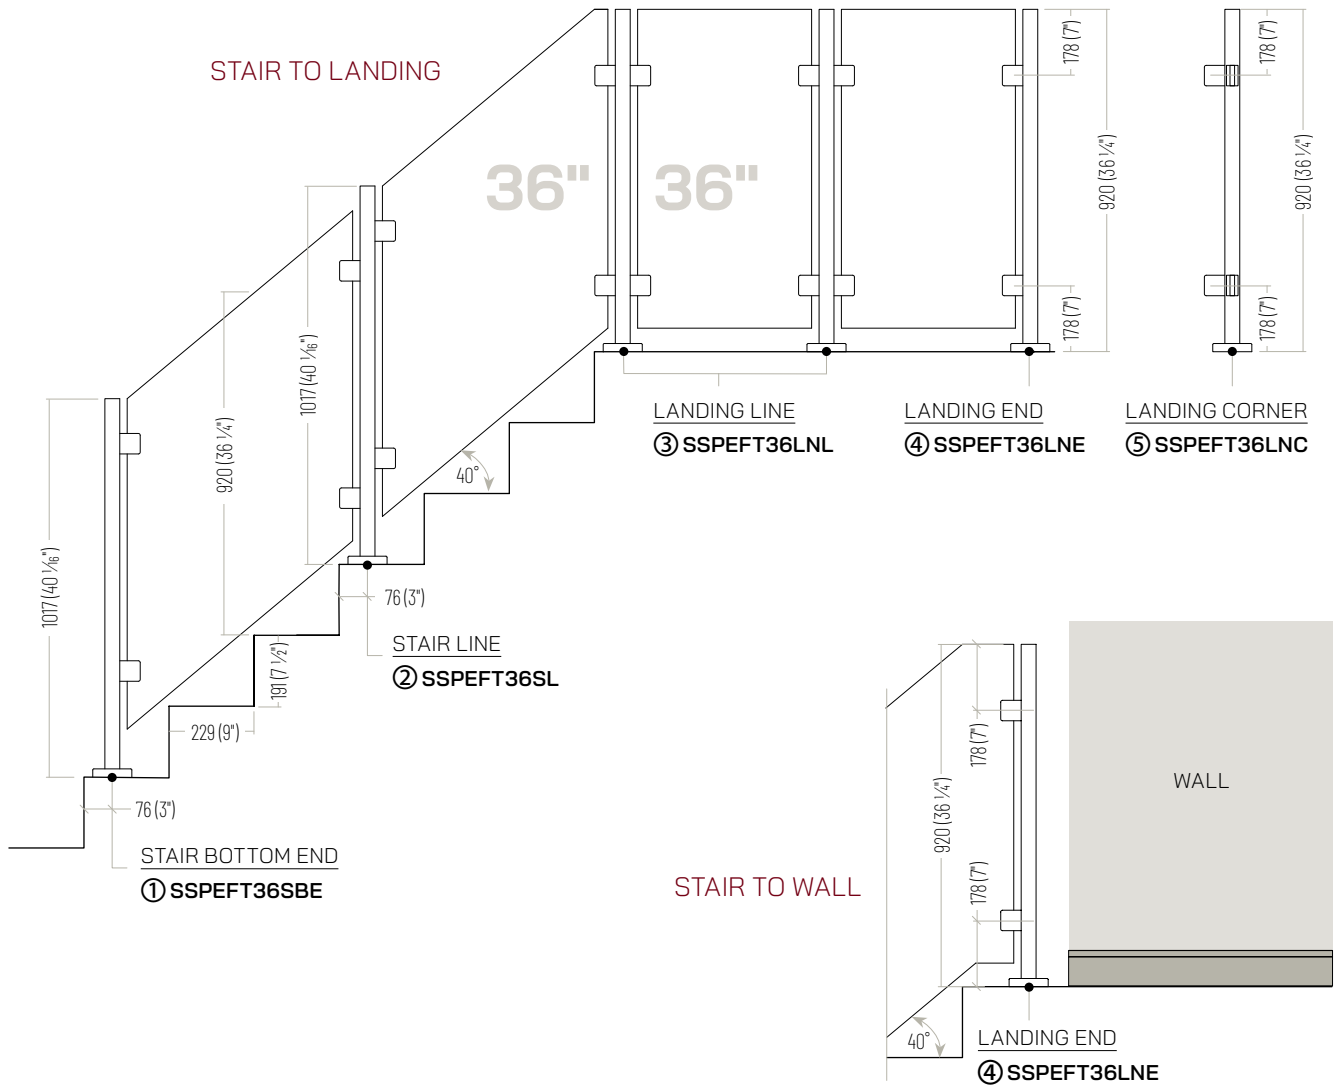

#	PRODUCT CODE	DESCRIPTION
1	SSPEFT36SBE	Stair Bottom End Post 36"
2	SSPEFT36SL	Stair Line Post 36"
3	SSPEFT36LNL	Landing Line Post 36"
4	SSPEFT36LNE	Landing End Post 36"
5	SSPEFT36LNC	Landing Corner Post 36"
6	SSPEFT36T42	Transition Line Post From 36" To 42"
7	SSPEFT36TL	Transition Left Post From 36" To 42"
8	SSPEFT36TR	Transition Right Post From 36" To 42"
9	SSPEFT42LNL	Landing Line Post 42"
10	SSPEFT42LNE	Landing End Post 42"
11	SSPEFT42LNC	Landing Corner Post 42"

GLASS CLIPS

BASE PLATE & COVER

BASE PLATE

PLATE COVER

36" Frameless Series Post Configurations

STAIRS FOR 36"

LANDING FOR 36"

DISCLAIMER: Configurations show the positions and sizes of posts only and do not include the placement of a handrail. For stairs, a handrail is required to comply with code. Please consult with local authorities to adhere to requirements.

42" Frameless Series Post Configurations

TRANSITION FROM 36" TO 42"

LANDING FOR 42"

DISCLAIMER: Configurations show the positions and sizes of posts only and do not include the placement of a handrail. For stairs, a handrail is required to comply with code. Please consult with local authorities to adhere to requirements.