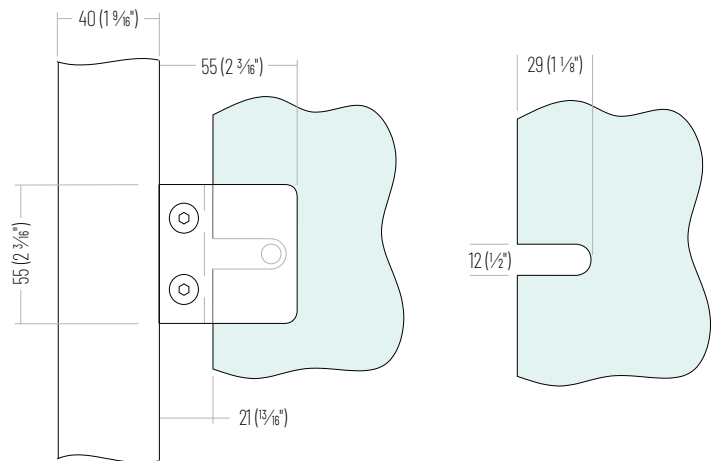

ElitePosts Frameless Series

Expanding our pre-fabricated posts family, Elite Frameless is fully engineered and designed for indoor and outdoor projects. Available in Satin and Black, Elite Frameless offers you a sleek, contemporary look while opening up the space in your surroundings. Available in 36" and 42" heights with options to transition from one height to the other.

#	PRODUCT CODE	DESCRIPTION
1	SSPEFT36SBE	Stair Bottom End Post 36"
2	SSPEFT36SL	Stair Line Post 36"
3	SSPEFT36LNL	Landing Line Post 36"
4	SSPEFT36LNE	Landing End Post 36"
5	SSPEFT36LNC	Landing Corner Post 36"
6	SSPEFT36T42	Transition Line Post From 36" To 42"
7	SSPEFT36TL	Transition Left Post From 36" To 42"
8	SSPEFT36TR	Transition Right Post From 36" To 42"
9	SSPEFT42LNL	Landing Line Post 42"
10	SSPEFT42LNE	Landing End Post 42"
11	SSPEFT42LNC	Landing Corner Post 42"

GLASS CLIPS