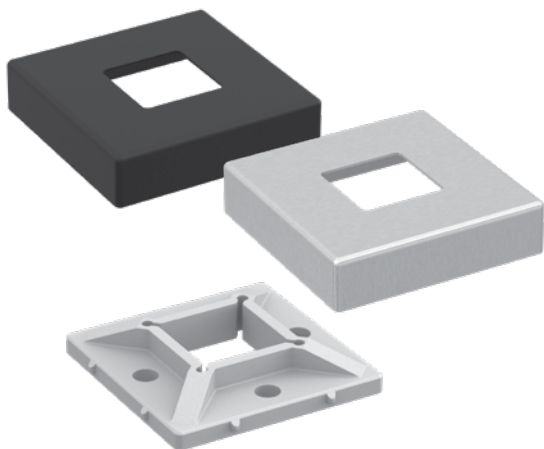

ElitePosts

PRE-FAB POSTS FOR GLASS RAILINGS

FRAMELESS SERIES

FRAMELESS SERIES

Satin (10)

Black (900)

- Pre-fabricated stainless steel square posts fully engineered for **interior and exterior** applications.
- Material is SS316 for satin and SS304 for black powder coated.
- Provides **36"** high railings for stair and landing and **42"** high option for landing.
- Fully welded end caps provide an open and frameless look for unobstructed view.
- Fully welded **4"** solid cast stainless steel base plates with flat push-fit base plate covers.
- Large square glass clips secured by M8 x 20 stainless steel fasteners through flow-drilled and tapped holes to the posts included.
- Suitable for **10-12mm** glass.

ElitePosts Frameless Series

Expanding our pre-fabricated posts family, Elite Frameless is fully engineered and designed for indoor and outdoor projects. Available in Satin and Black, Elite Frameless offers you a sleek, contemporary look while opening up the space in your surroundings. Available in 36" and 42" heights with options to transition from one height to the other.

#	PRODUCT CODE	DESCRIPTION
1	SSPEFT36SBE	Stair Bottom End Post 36"
2	SSPEFT36SL	Stair Line Post 36"
3	SSPEFT36LNL	Landing Line Post 36"
4	SSPEFT36LNE	Landing End Post 36"
5	SSPEFT36LNC	Landing Corner Post 36"
6	SSPEFT36T42	Transition Line Post From 36" To 42"
7	SSPEFT36TL	Transition Left Post From 36" To 42"
8	SSPEFT36TR	Transition Right Post From 36" To 42"
9	SSPEFT42LNL	Landing Line Post 42"
10	SSPEFT42LNE	Landing End Post 42"
11	SSPEFT42LNC	Landing Corner Post 42"

GLASS CLIPS

BASE PLATE & COVER

BASE PLATE

PLATE COVER

36" Frameless Series Post Configurations

STAIRS FOR 36"

LANDING FOR 36"

DISCLAIMER: Configurations show the positions and sizes of posts only and do not include the placement of a handrail. For stairs, a handrail is required to comply with code. Please consult with local authorities to adhere to requirements.